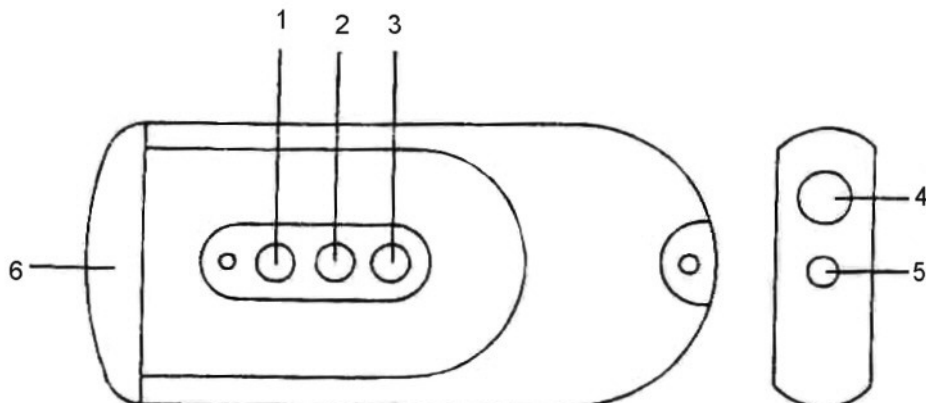

INSTRUCTIONS

1. **LIGHT** Push the **LIGHT** button for lighting.
2. **POWER** Push the **POWER** button : This unit can produce 25KkHz of ultrasonic pulse wave for repelling dog.
3. **ALARM** Push the **ALARM** button for sending out warning sound, push button once again to release alarm.
4. Ultrasonic wave outlet
5. Lamp
6. Front cover : Twist and pull out the front cover before inserting two size AA batteries.

- The multifunction ultrasonic dog repeller can be clipped on the waistband with the clip behind the unit.
- Use a small coin and touch along the “Coin Groove”, then twist and pull out the “Front cover” before inserting two size AA batteries. Finally, reclose the front cover.

SPECIFICATIONS

Power supply	1.5V two size AA batteries 2 alkaline batteries R6P (1 ref. 4R6P) or 2 rechargeable batteries R6 (1 ref. 4R6)
Dog repeller output frequency	25KHz
Current consumption (max)	350mA at light 160mA at Dog repeller 145mA at Alarm
Dimensions	64(W)x134(H)x38(D)mm
Weight	81g

EFFECTIVE RANGE

The effective range of multifunction ultrasonic dog repeller is 0 ~ 20ft.

Size: 64x134x38mm **Weight:** 150gr

OPTIONS : 2 alkalines batteries R6P (1 réf. 4R6P) ou 2 rechargeables batteries R6 (1 réf. 4R6)