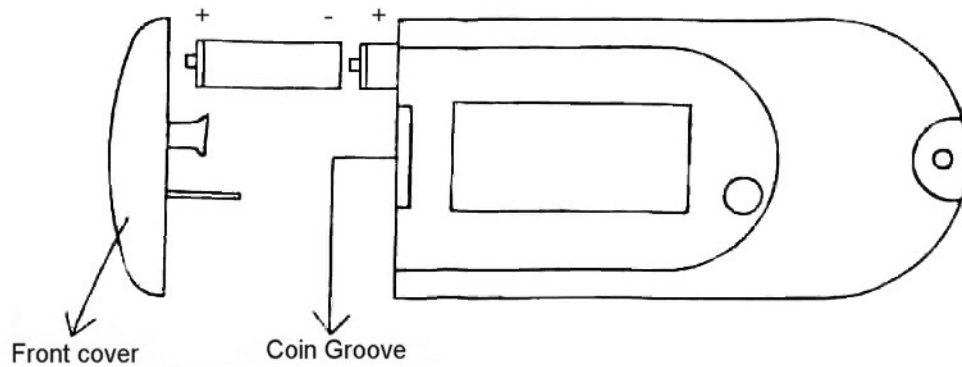

MULTIFUNCTION ULTRASONIC DOG REPELLER RC1FN = SUPER SHOOT LW132S

GENERAL

DESCRIPTION

The product is a multifunction ultrasonic dog repeller for dog repelling training, lightsource, and personal security alarm. The product generates the highest intensity ultrasonic wave that will be disagreeable to a dog, but will not bother a human with average hearing. The product also can be used as a dog training device or a deterrent to reinforce “NO”! and correct the bad habit, also can be used as lighting source and send out the warning sound to protect yourself when your are in danger or an unfriendly person is approaching.

- The multifunction ultrasonic dog repeller can be clipped on the waistband with the clip behind the unit.
- Use a small coin and touch along the “Coin Groove”, then twist and pull out the “Front cover” before inserting two size AA batteries. Finally, reclose the front cover.

SPECIFICATIONS

Power supply	1.5V two size AA batteries 2 alkaline batteries R6P (1 ref. 4R6P) or 2 rechargeable batteries R6 (1 ref. 4R6)
Dog repeller output frequency	25KHz
Current consumption (max)	350mA at light 160mA at Dog repeller 145mA at Alarm
Dimensions	64(W)x134(H)x38(D)mm
Weight	81g

EFFECTIVE RANGE

The effective range of multifunction ultrasonic dog repeller is 0 ~ 20ft.

Size: 64x134x38mm **Weight:** 150gr

OPTIONS : 2 alkalines batteries R6P (1 réf. 4R6P) ou 2 rechargeables batteries R6 (1 réf. 4R6)