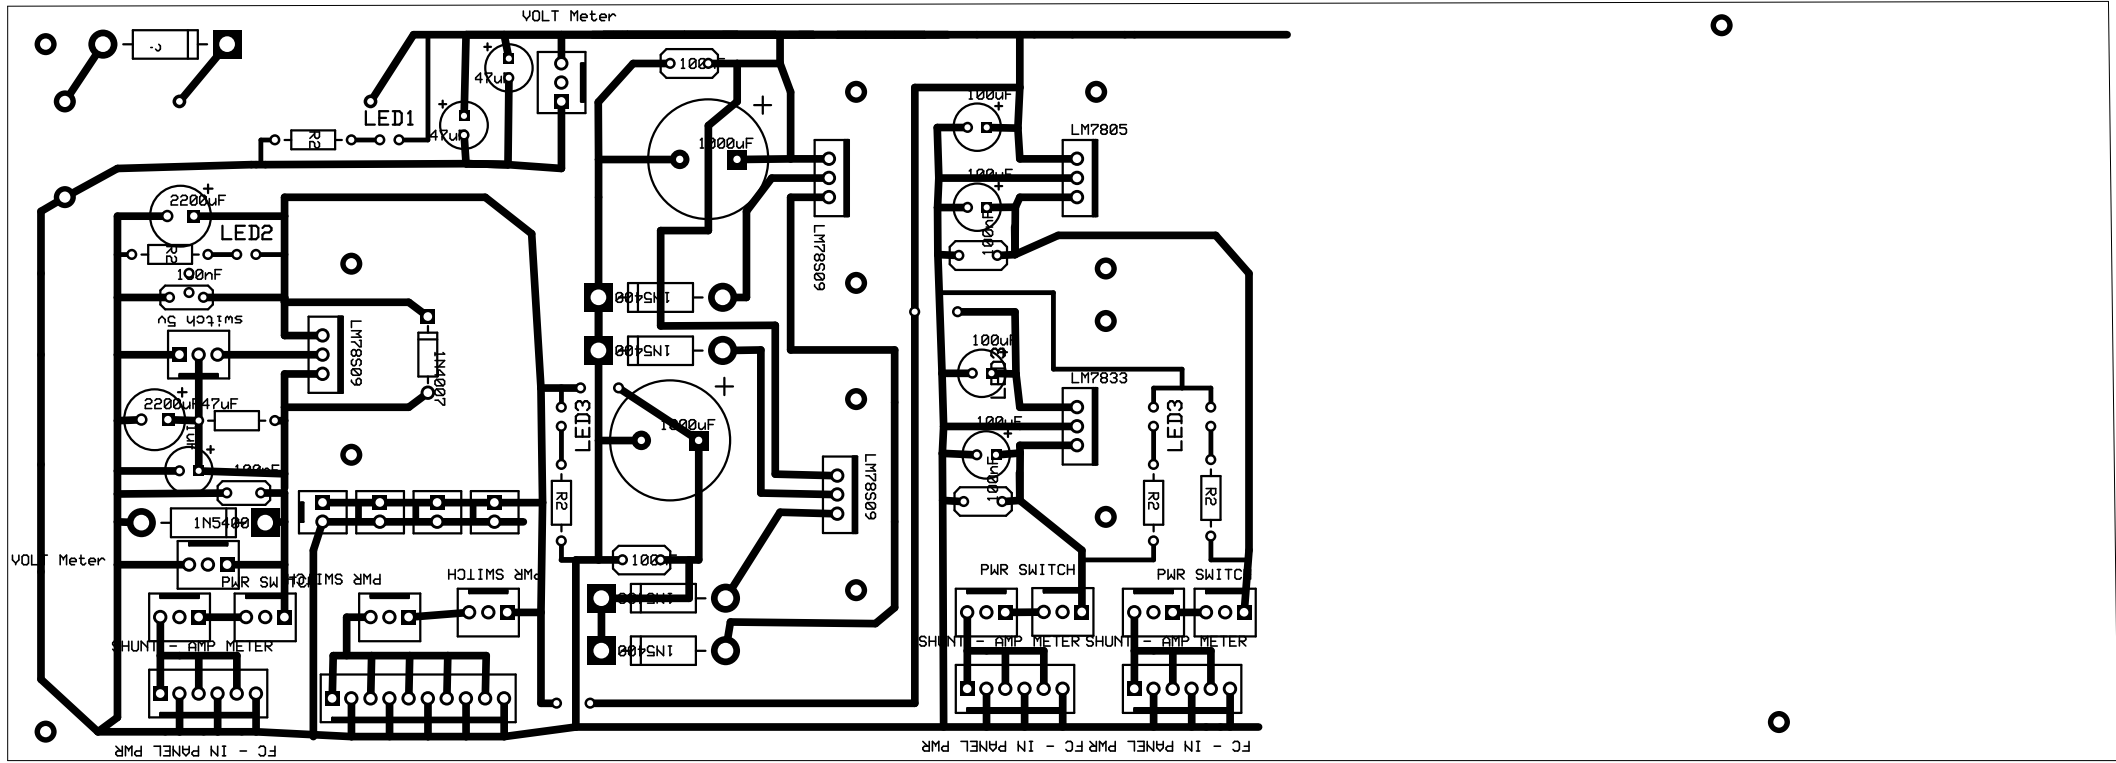

WOW POWER BOARD

Adjustable PWR

9v PWR

5.0v Power

3.3v Power

ALL AMP METERS WITH INTERNAL SHUNT